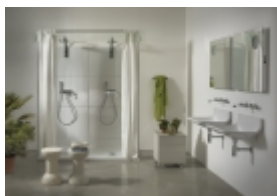

PRODOTTO:

Plate lavabo

BRAND:

Ceramica Flaminia

Through Plate the idea of simplicity and beauty are transferred into a living space. Products are naturally integrated: floor becomes wall, wall gets functionality without compromising its harmony with the design of delicate shapes. A micro-architecture, it permits to create a particular space dedicated to shower, in accordance with every different necessity. Wall and floor become the same thing.

Galleria

Galleria

Ceramica

Ceramica