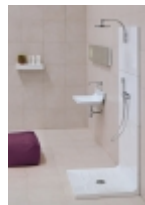

PRODOTTO:

Plate lavabo

BRAND:

Ceramica Flaminia

Through Plate the idea of simplicity and beauty are transferred into a living space. Products are naturally integrated: floor becomes wall, wall gets functionality without compromising its harmony with the design of delicate shapes. A micro-architecture, it permits to create a particular space dedicated to shower, in accordance with every different necessity. Wall and floor become the same thing.

Galleria

Galleria

Ceramica

Ceramica