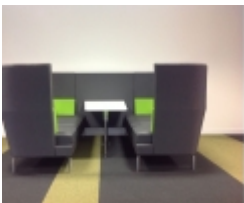

PRODOTTO:
Entente

BRAND:
Boss Design Group

Entente is a new and distinctive collaborative workspace that blends corporate needs with hospitality style. Incorporating power and data provision, this spectacular high booth and sofa hybrid features two high-back sofas surrounding an oak laminate table with an interconnecting panel.

Galleria

Galleria

Prodotti

Prodotti

Prodotti