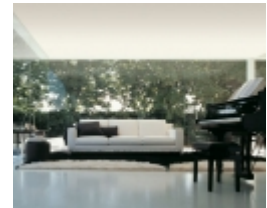

PRODUCTO:
Lido

MARCA:
Molteni&C

A line of armchairs and sofas which reinterpret the idea of the modern home with a contemporary slant. Resting against a tall backrest, the cushions support and enwrap, shaping a position that is both decorous and relaxed.

Galería

Productos