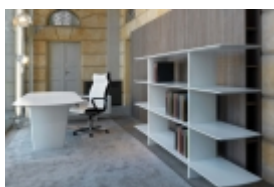

PRODUCTO:

Shift

MARCA:

Tecno

The 'Shift' series of objects, as the name implies, embodies a new and refreshing approach to executive furniture.

While traditional desks can be rigid in their design, the geometry of the forms is soft and inviting, complementing either an office or domestic setting. The simple oval executive desk is designed for flexibility and is not prescriptive in how it can be used. Cables run through the slender, elongated legs and through surface grommets, subtly facilitating the use of technology. The 'kit of parts' series includes storage and the curved ellipses of the shelving units form part of a coherent family of objects, which are available in a selection of materials.

Galería

Productos