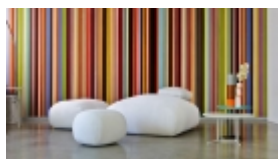

PRODUCTO:
Pebble

MARCA:
Varaschin

The pebble of sea lives endless cycles of erosion and reaches a perfect three-dimensional shape. Add a value to it as the subject of a formal absolute cleanliness, enhanced by the elastic lycra coating. The variety of forms builds light organic compositions. Solutions plans and free backs also create a random and changeable approach, that distinguishes a product free for the great outdoors, and happy for indoor convertible. Collection of seats with rounded outline, made of materials designed for outdoors. Also available in Lycra, as well as our standard range of fabrics.

Galería

Productos

Productos

Detalles