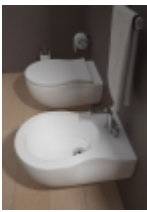

PRODUCTO:
Pinch

MARCA:
Ceramica Flaminia

A rounded design characterizes the Pinch toilet and bidet, making them ideal for both classically styled and contemporary interiors. The purity of form and line, typical of the Nendo design language, already expressed in the Roll and Monoroll washbasins, is emphasized to the full in this collection. Perfectly drawn, flexuous curves shape two products characterized by a sensation of harmony and lightness.

Galería

Galería

Colores